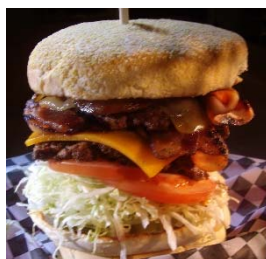

Jr. Burger with special Sauce, lettuce and pickle...3.29

Jr. Cheeseburger with special sauce, lettuce and pickle.....3.59

Hamburger.....4.79

Cheeseburger..... 5.09

Double Burger..... 5.99

Double Cheeseburger..... 6.29