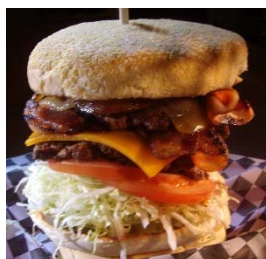

Classic Westside Hamburgers

All classics are made with local ground chuck double ranch and include Westside Signature Special Sauce, pickles, onions, shredded lettuce and tomato (unless otherwise noted). **Sub a Lettuce Wrap – No Charge**
Sub Gluten – Free Bun for 1.50

Jr. Burger with special Sauce, lettuce and pickle...3.29

Jr. Cheeseburger with special sauce, lettuce and pickle.....3.59

Hamburger.....4.79

Cheeseburger..... 5.09

Double Burger..... 5.99

Double Cheeseburger..... 6.29

Special Deluxe..... 6.09

Daddy-O.....9.89

Two Fister Burger..... 6.99

Bacon Cheeseburger.....6.09

BBQ Bacon Burger..... 6.29

Cajun Burger.....6.29

Teriyaki Burger..... 6.09

Guacamole Burger..... 6.09

Maui Burger..... 6.09

Mushroom Swiss Burger..... 6.09

Old School
Make any burger "Old School" for .50 less!
Dressed with ketchup, mustard and pickles
Specify "Old School" when ordering.

Burger Add-ons

- Cheese.....65¢
- Ham.....99¢
- Bacon (3).....99¢
- Tomatoes.....50¢
- Onions.....30¢

Hot Dogs

All dogs dressed with ketchup, relish and mustard. Add onions no charge.

Footlong Dog..... 2.99

Kraut Dog..... 3.89

Corn Dog..... 1.99

Big Dog (1/4 lb).....2.99

Chili Cheese Dog..... 4.09

Chicken Sandwiches

Crispy-style or natural grilled breasts.

Chicken Sandwich..... 6.09

Buffalo Blue Chicken Sandwich..... 6.89

Guacamole Chicken Sandwich..... 6.69

Teriyaki Chicken Sandwich..... 6.69

Make it a Combo
(served with fries or gems and a medium drink.)
Make a Combo Meal out of any of our Hamburgers, Hot Dogs, Chicken Sandwiches, Dips or Specialty Sandwiches for only an additional 2.99
Upsize to a Large Fry & Drink for Only 1.00 More!